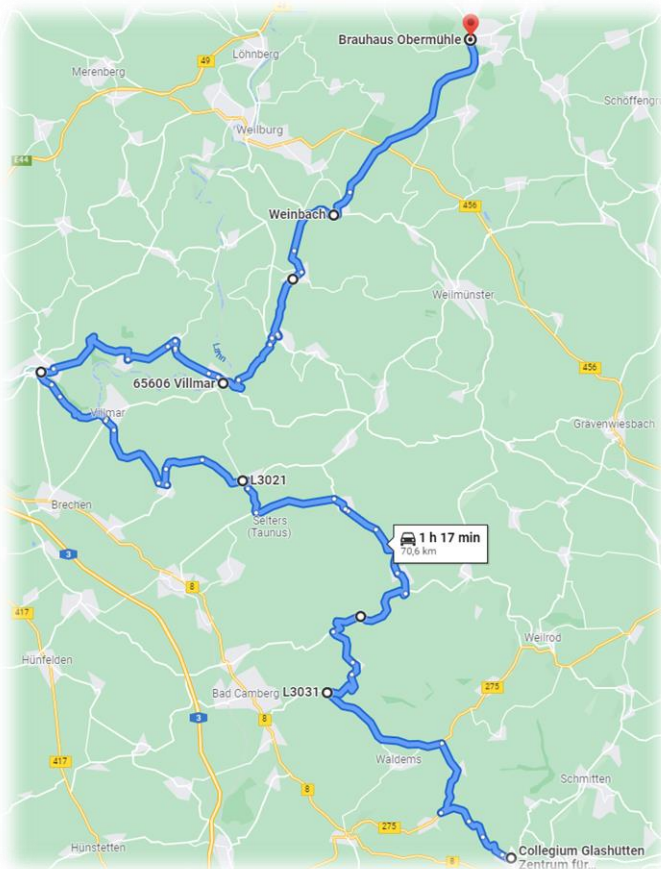

Sunday Taunus Mountain Run

International Jampot Rally 2022

Gathering: 9:30 h

Start: 10:00 h

Start at **Collegium Glashütten**, Wüstemser Straße 1, 61479 Glashütten-Oberems

1st Section morning ~70 km / 43 mls

2nd Section afternoon ~66 km / 29 mls

Lunch Break at **Brauhaus Obermühle**, Gebr.-Wahl Straße 19, 35619 Braunfels

In case of bad weather, or if the ride appears to long or exhausting to you, we would appreciate if you joined us at the lunch breaks by car!

Google Maps: <https://goo.gl/maps/ev7jN5ha5jYrBmL56> <Brauhaus Obermühle>

Destination **Collegium Glashütten**

Google Maps: <https://goo.gl/maps/xCW1UiedTdcu49Eu5> <collegium glashütten>