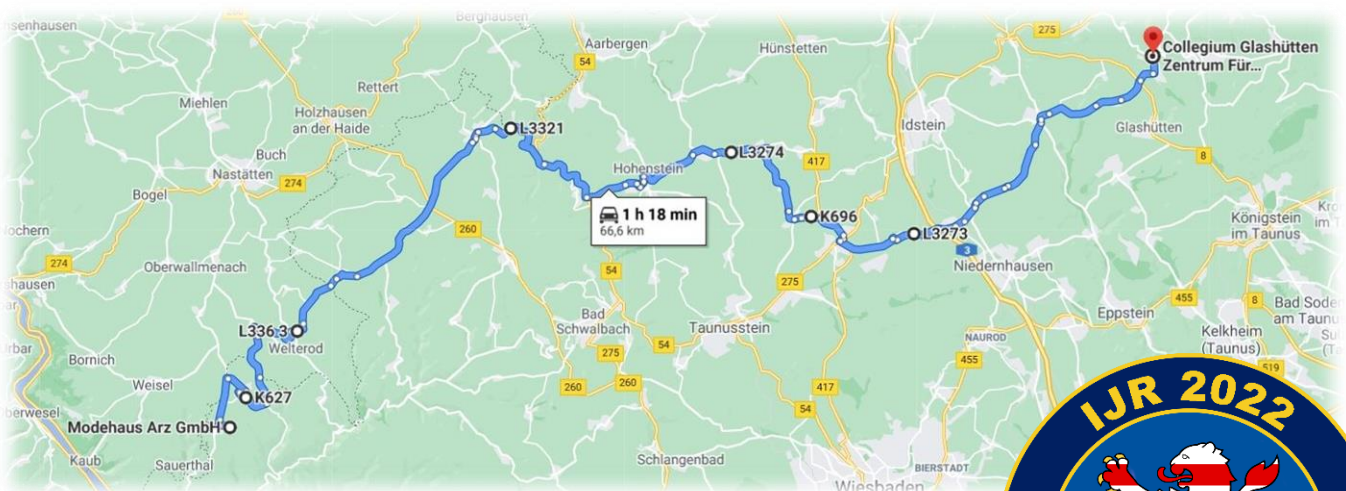

Saturday Rhine Valley Run

International Jampot Rally 2022

Gathering: 9:00 h

Start: 9:30 h

Start at **Collegium Glashütten**, Wüstemser Straße 1, 61479 Glashütten-Oberems

1st Section morning ~100 km / 62 mls

Lunch Break at **Land Art Restaurant**, Kirchstrasse 34, Gewerbegebiet 1, 65391 Lorch-Ransel

In case of bad weather, or if the ride appears to long or exhausting to you, we would appreciate if you joined us at the lunch breaks by car!

Google Maps: <https://goo.gl/maps/TZhDYt65WMMFtar8aA> <Landart-Ransel, Kirchstraße 34, 65391 Lorch>

2nd Section afternoon ~66 km / 40 mls

Destination **Collegium Glashütten**

Google Maps: <https://goo.gl/maps/xCW1UiedTdCu49Eu5> < collegium glashütten>