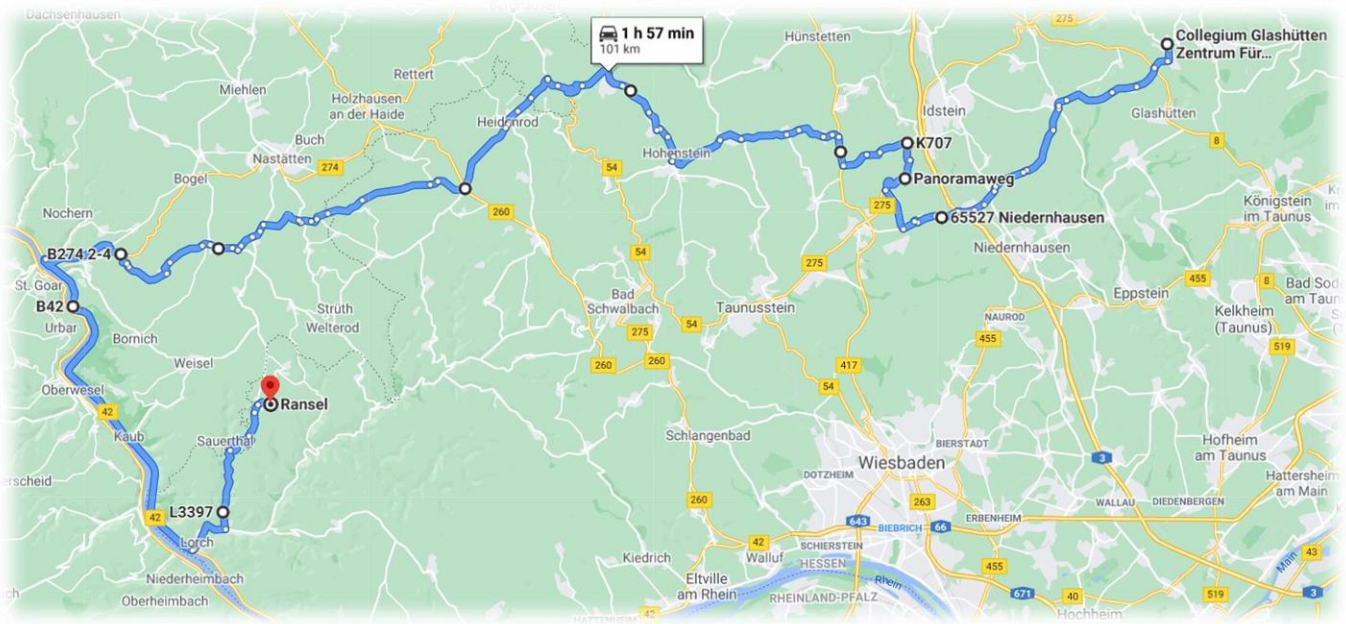

Saturday Rhine Valley Run

International Jampot Rally 2022

Gathering: 9:00 h

Start: 9:30 h

Start at **Collegium Glashütten**, Wüstemser Straße 1, 61479 Glashütten-Oberems

1st Section morning ~100 km / 62 mls

Lunch Break at **Land Art Restaurant**, Kirchstrasse 34, Gewerbegebiet 1, 65391 Lorch-Ransel

In case of bad weather, or if the ride appears to long or exhausting to you, we would appreciate if you joined us at the lunch breaks by car!

Google Maps: <https://goo.gl/maps/TZhDYt65WMMFtar8aA> <Landart-Ransel, Kirchstraße 34, 65391 Lorch>

2nd Section afternoon ~66 km / 40 mls

Destination **Collegium Glashütten**

Google Maps: <https://goo.gl/maps/xCW1UiedTdCu49Eu5> < collegium glashütten>